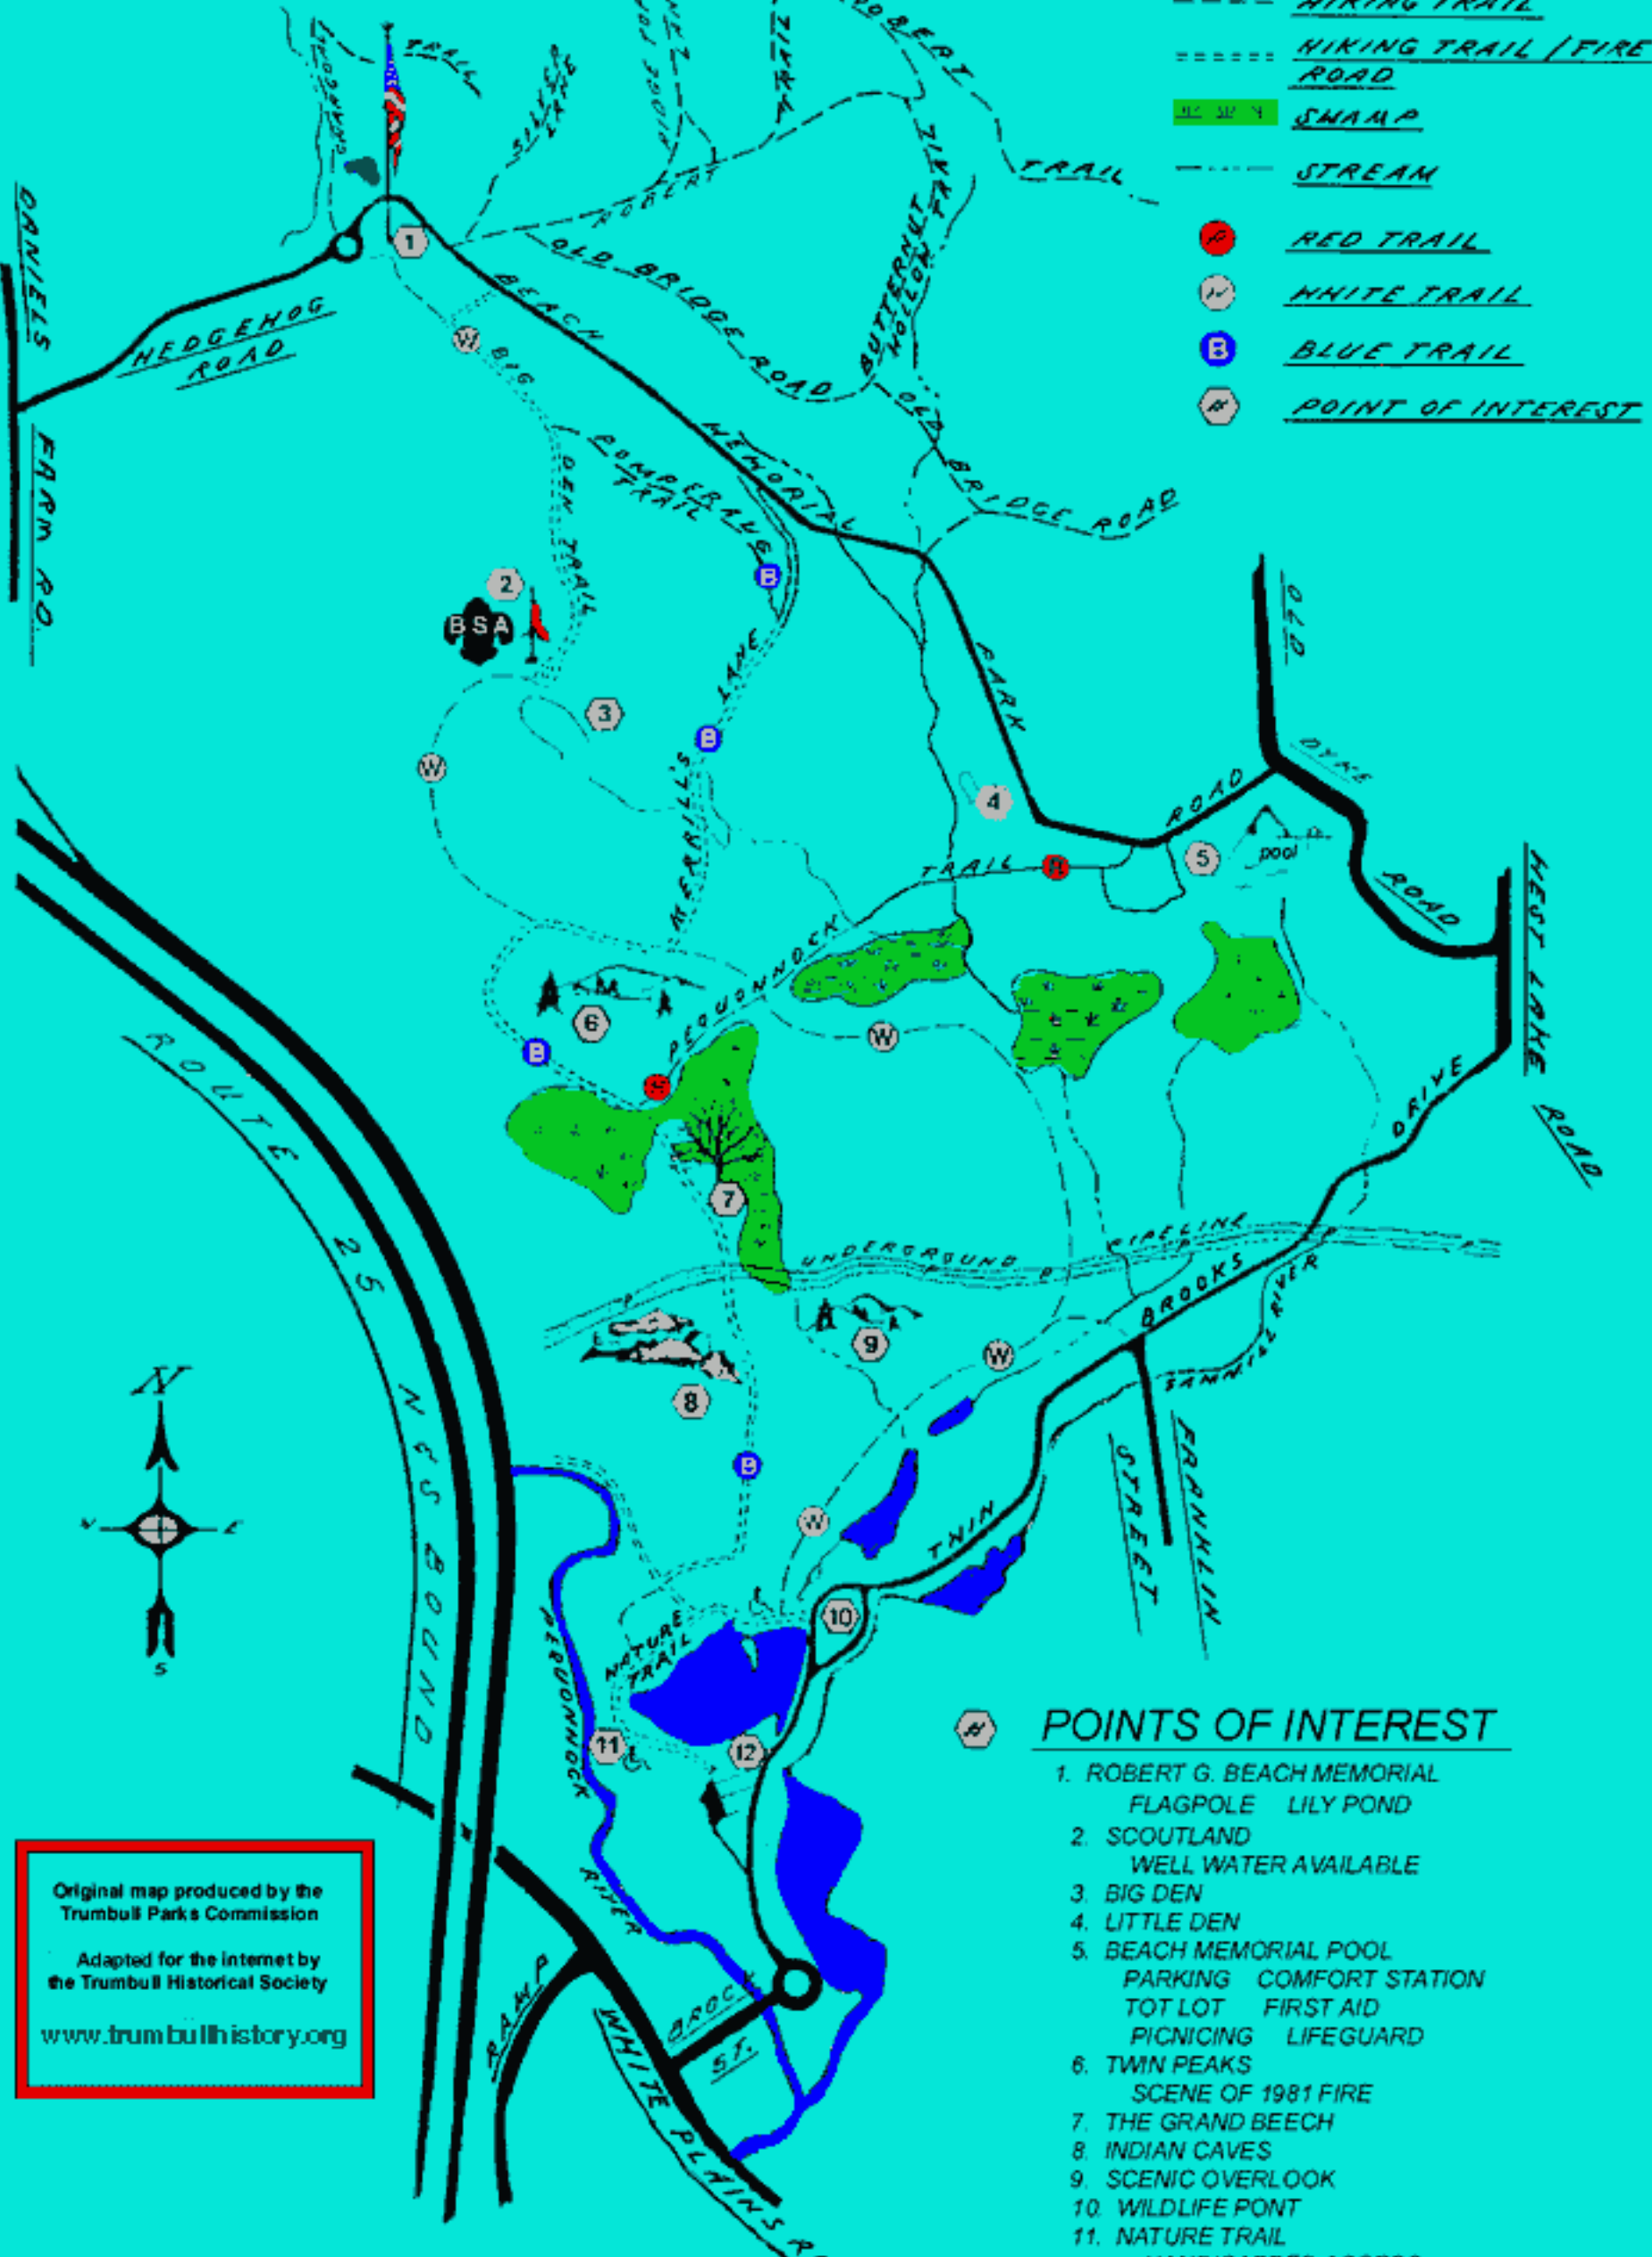

Beach Memorial and Twin Brooks Park Trails
Trumbull, Connecticut

LEGEND:

- HIKING TRAIL
- HIKING TRAIL / FIRE ROAD
- SWAMP
- STREAM
- RED TRAIL
- WHITE TRAIL
- BLUE TRAIL
- ⬡ POINT OF INTEREST

POINTS OF INTEREST

1. ROBERT G. BEACH MEMORIAL
FLAGPOLE LILY POND
2. SCOTLAND
WELL WATER AVAILABLE
3. BIG DEN
4. LITTLE DEN
5. BEACH MEMORIAL POOL
PARKING COMFORT STATION
TOT LOT FIRST AID
PICNICING LIFEGUARD
6. TWIN PEAKS
SCENE OF 1981 FIRE
7. THE GRAND BEECH
8. INDIAN CAVES
9. SCENIC OVERLOOK
10. WILDLIFE PONT
11. NATURE TRAIL
HANDICAPPED ACCESS
12. TWIN BROOKS NATURAL
SWIMMING AREA
PARKING COMFORT STATION
FIRST AID LIFEGUARD

Original map produced by the
Trumbull Parks Commission

Adapted for the internet by
the Trumbull Historical Society

www.trumbullhistory.org

Beach Memorial and Twin Brooks Park Trails