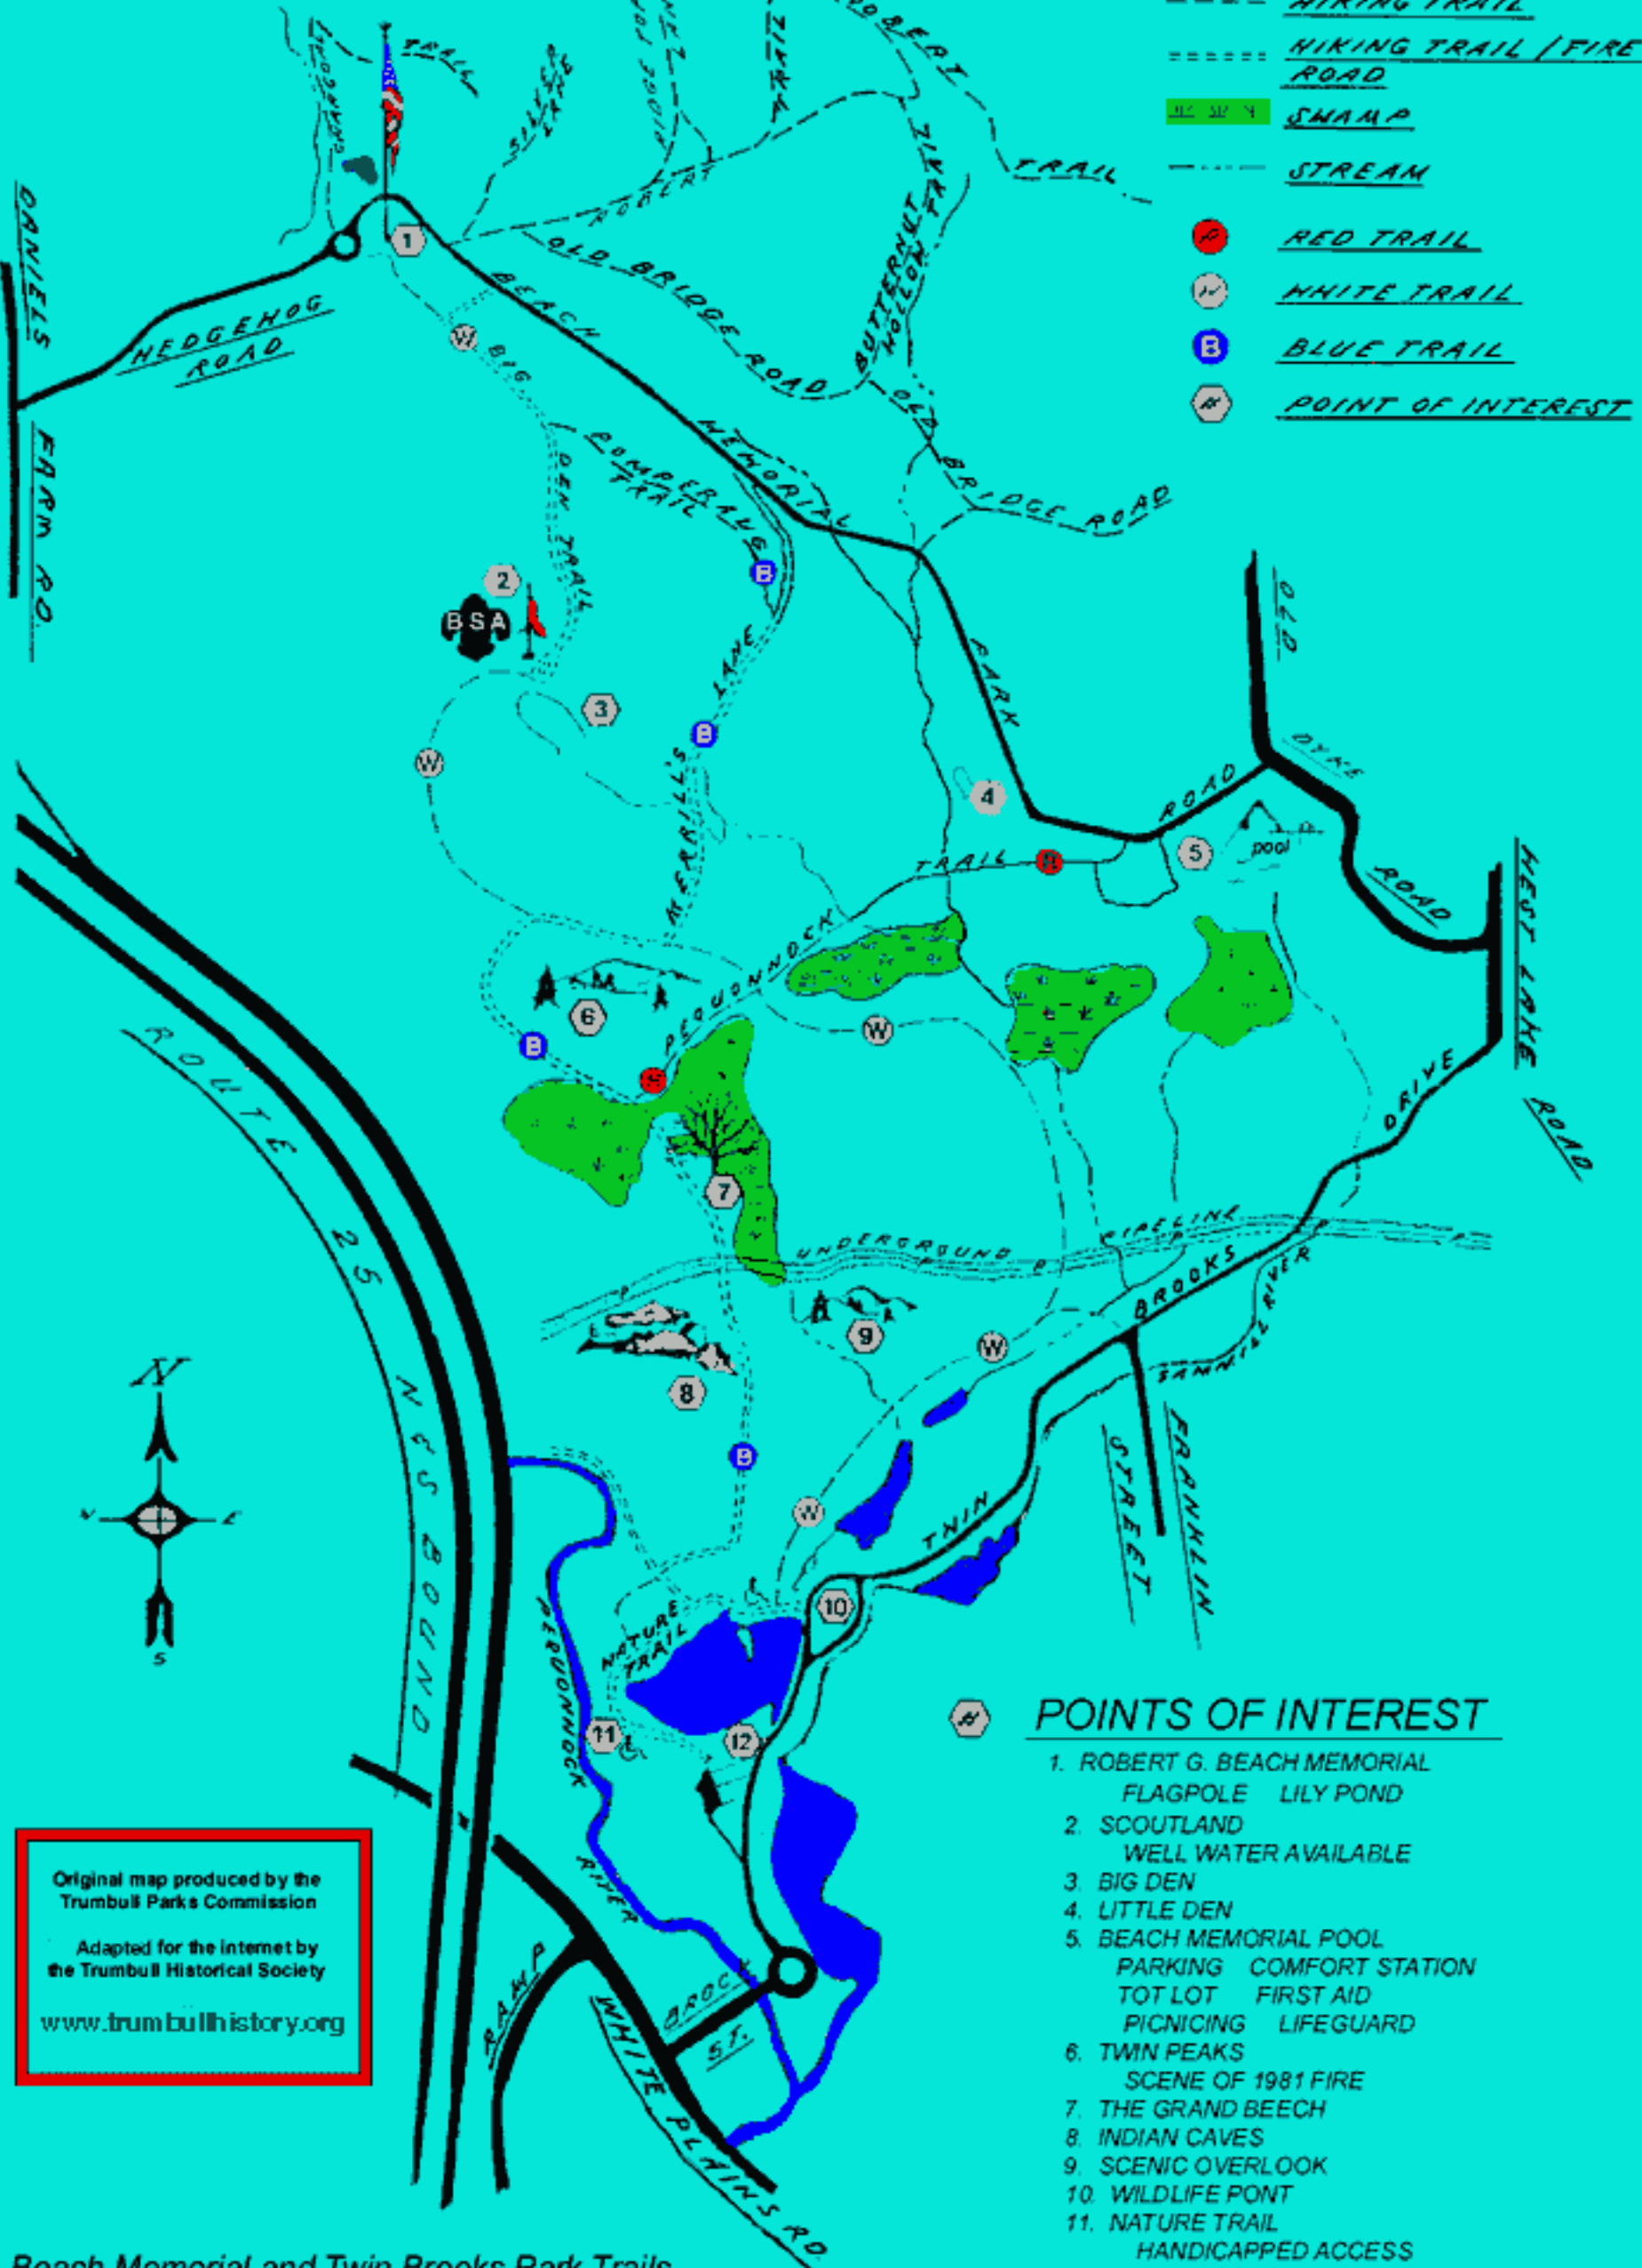

Beach Memorial and Twin Brooks Park Trails
 Trumbull, Connecticut

LEGEND:

-  HIKING TRAIL
-  HIKING TRAIL / FIRE ROAD
-  SWAMP
-  STREAM
-  RED TRAIL
-  WHITE TRAIL
-  BLUE TRAIL
-  POINT OF INTEREST

POINTS OF INTEREST

1. ROBERT G. BEACH MEMORIAL
 FLAGPOLE LILY POND
2. SCOUTLAND
 WELL WATER AVAILABLE
3. BIG DEN
4. LITTLE DEN
5. BEACH MEMORIAL POOL
 PARKING COMFORT STATION
 TOT LOT FIRST AID
 PICNICING LIFEGUARD
6. TWIN PEAKS
 SCENE OF 1981 FIRE
7. THE GRAND BEECH
8. INDIAN CAVES
9. SCENIC OVERLOOK
10. WILDLIFE PONT
11. NATURE TRAIL
 HANDICAPPED ACCESS
12. TWIN BROOKS NATURAL
 SWIMMING AREA
 PARKING COMFORT STATION
 FIRST AID LIFEGUARD

Original map produced by the
 Trumbull Parks Commission

Adapted for the internet by
 the Trumbull Historical Society

www.trumbullhistory.org